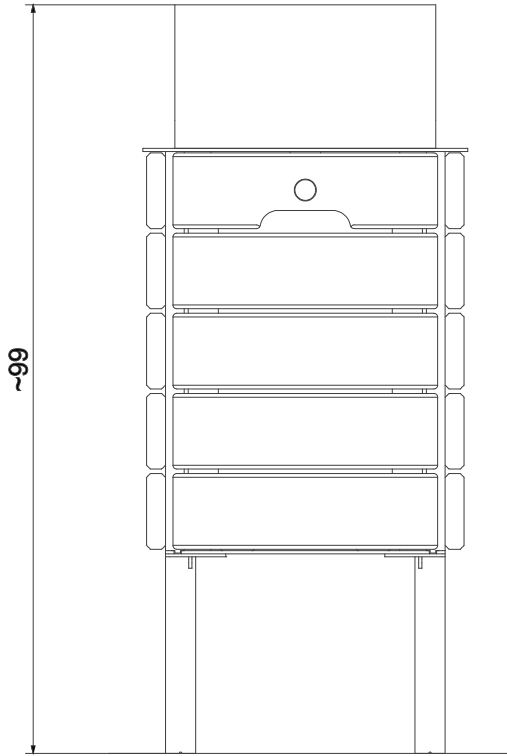

**Information about the product**

Dimensions	ca. 43 x 43 cm
Overall height	ca. 99 cm
Capacity	40 l
Availability of spare parts	Yes

SCALE 1:10

**Materials**

Natural robinia wood

Steel construction:  
powder galvanized and  
covered in powder coating  
paint