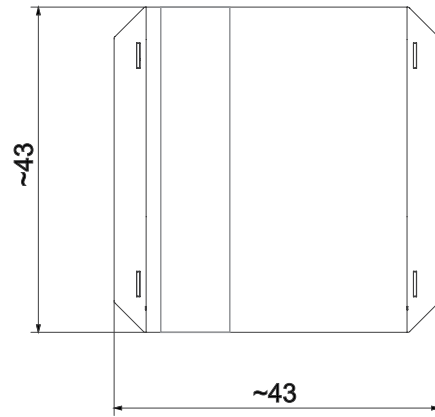

**Information about the product**

Dimensions	ca. 43 x 43 cm
Overall height	ca. 99 cm
Capacity	40 l
Availability of spare parts	Yes

SCALE 1:10

**Materials**

Natural robinia wood

Steel construction:  
powder galvanized and  
covered in powder coating  
paint